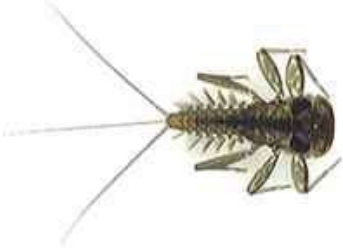

15 - Little Green Stonefly larva

16 - Free-living Caddisfly larva

17 - Pron-gilled Mayfly larva

18 - Riffle Beetle adult

19 - Slender Winter Stonefly larva

20 - Saddle-casemaker Caddisfly larva

21 - Flatworm (Planaria)

22 - Ameletid Minnow Mayfly larva

23 - Water Mite

24 - Spiny Crawler Mayfly larva

25 - Cranefly larva

26 - Yellow Stonefly larva

27 - Predaceous Beetle adult

28 - Finger-net Caddisfly larva

29 - Small Minnow Mayfly

30 - Crayfish

Aquatic Macroinvertebrates - Set B

01 - Flat-headed Mayfly larva

02 - Aquatic Earthworm

03 - Net-spinner Caddisfly larva

04 - Golden Stonefly larva

05 - Midge larva

06 - Small Minnow Mayfly larva