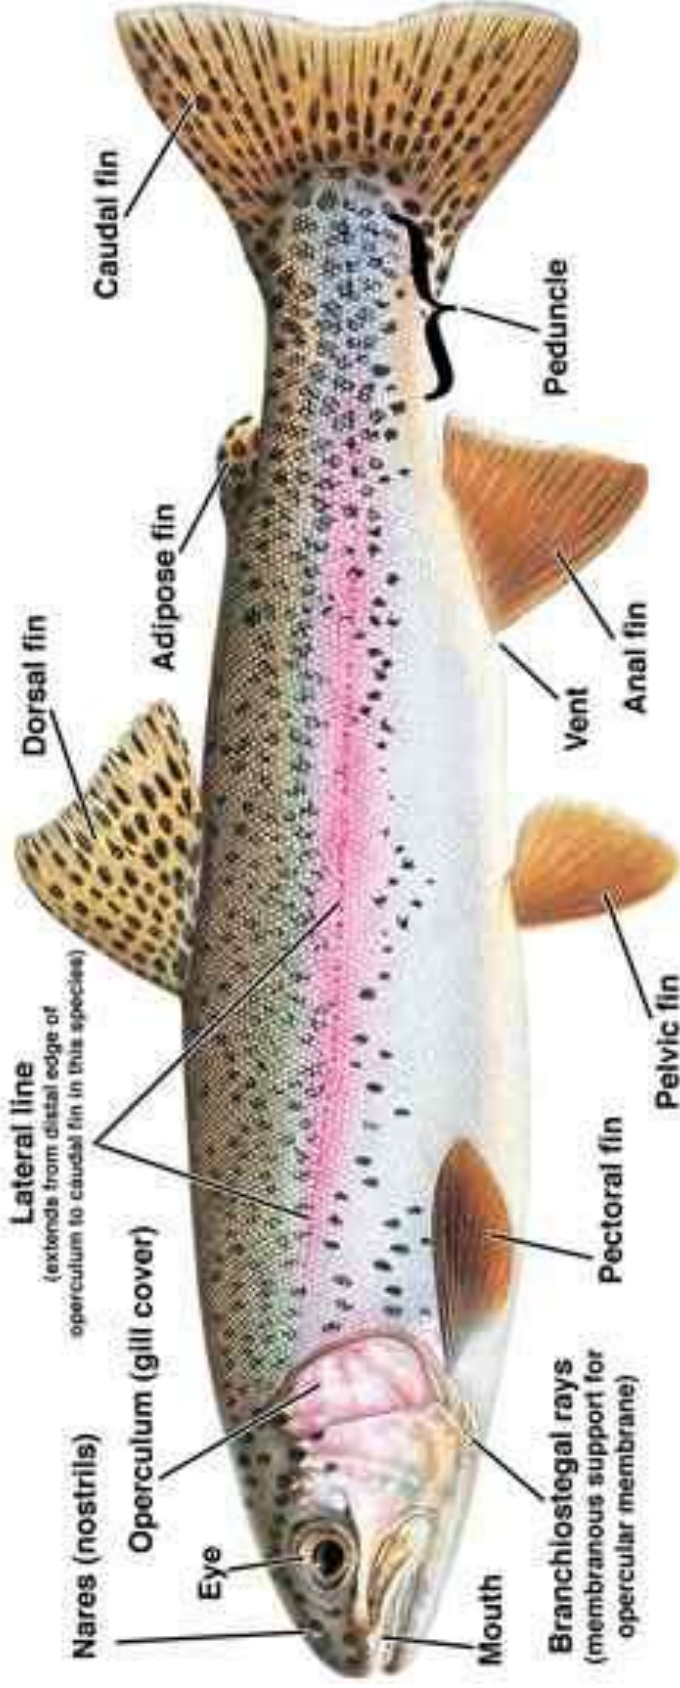

DORSAL

← ANTERIOR

VENTRAL

POSTERIOR →

ALASKAN RAINBOW TROUT

Salmo gairdneri

Addendum – Classroom Projects

Food Chain Energy Pyramid

Food Web Energy Pyramid

Aquatic Macroinvertebrates - Set A

01 - Yellow Stonefly larva

02 - Aquatic Earthworm

03 - Flat-headed Mayfly larva

04 - Gilled Snail

05 - Spiny Crawler Mayfly larva

06 - Midge larva

07 - Golden Stonefly larva

08 - Net-spinner Caddisfly larva

09 - Riffle Beetle larva

10 - Flat-headed Mayfly larva

11 - Casemaker Caddisfly larva

12 - Blackfly larva

13 - Small Minnow Mayfly larva

14 - Cranefly larva

15 - Little Green Stonefly larva

16 - Free-living Caddisfly larva

17 - Pron-gilled Mayfly larva

18 - Riffle Beetle adult

19 - Slender Winter Stonefly larva

20 - Saddle-casemaker Caddisfly larva

21 - Flatworm (Planaria)