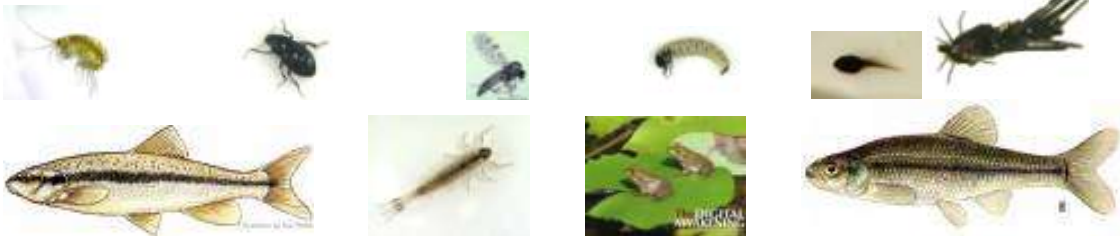

DORSAL

← ANTERIOR

VENTRAL

POSTERIOR →

ALASKAN RAINBOW TROUT

Salmo gairdneri

Addendum – Classroom Projects

Food Chain Energy Pyramid

Food Web Energy Pyramid

Aquatic Macroinvertebrates - Set A

01 - Yellow Stonefly larva

02 - Aquatic Earthworm

03 - Flat-headed Mayfly larva

04 - Gilled Snail

05 - Spiny Crawler Mayfly larva

06 - Midge larva